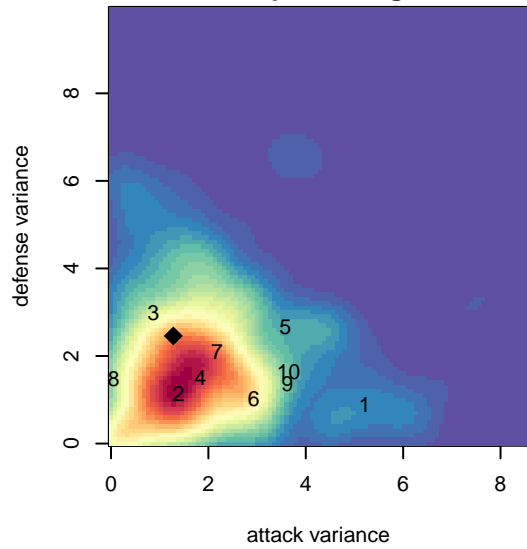

FC Boise B02

FC Boise
 Boise, ID
 B02 total strength=978
 attack=2.3 defense=1.49
 fall league = Idaho D3 U15B Div 2 U15
 spr league = Spr Idaho D3 U15/16 Div 2 South

alt names used:
 FC BOISE
 FC BOISE (ID)

Venues played:
 2016 Idaho D3 U15B Division 2 U15
 2016 FC Nova Fall Showcase U15
 2016 Spr Idaho D3 U15/16 Division 2 South
 2016 ID Directors Cup U15B U15

**attack and defense variance (black dot)
relative to other teams
and top 10 in region**