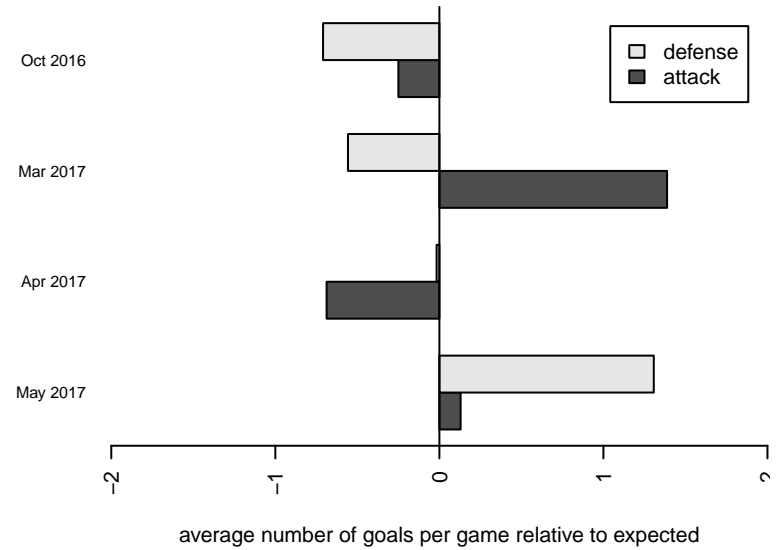

Performance relative to 13 month average