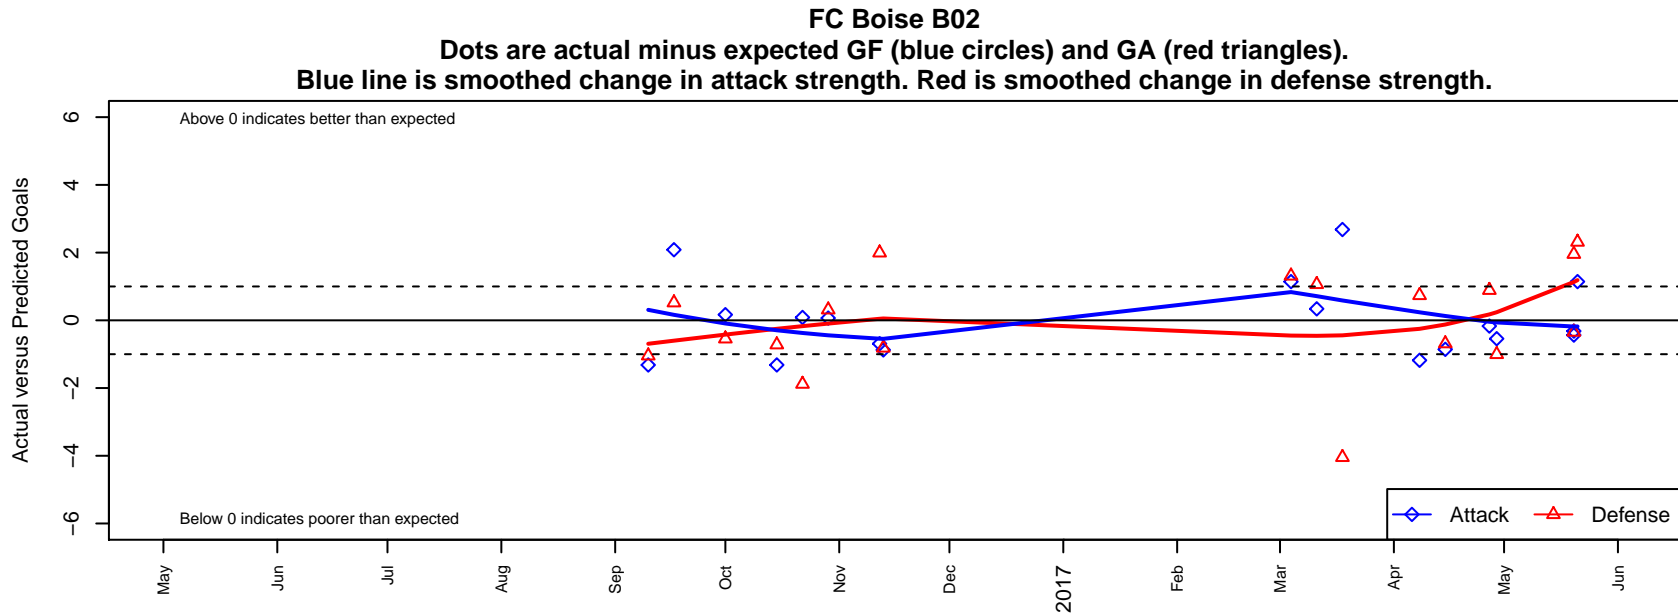

FC Boise B02

FC Boise
 Boise, ID
 B02 total strength=978
 attack=2.3 defense=1.49
 fall league = Idaho D3 U15B Div 2 U15
 spr league = Spr Idaho D3 U15/16 Div 2 South

alt names used:
 FC BOISE
 FC BOISE (ID)

Venues played:
 2016 Idaho D3 U15B Division 2 U15
 2016 FC Nova Fall Showcase U15
 2016 Spr Idaho D3 U15/16 Division 2 South
 2016 ID Directors Cup U15B U15

**attack and defense variance (black dot)
relative to other teams
and top 10 in region**