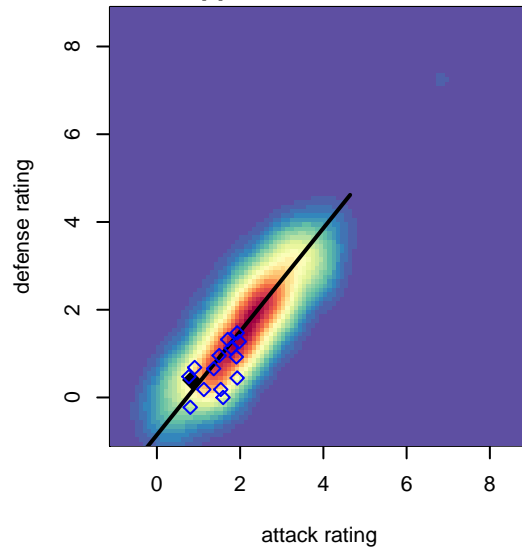

**attack and defense rating
relative to others at age
and all opponents in last 13 months**