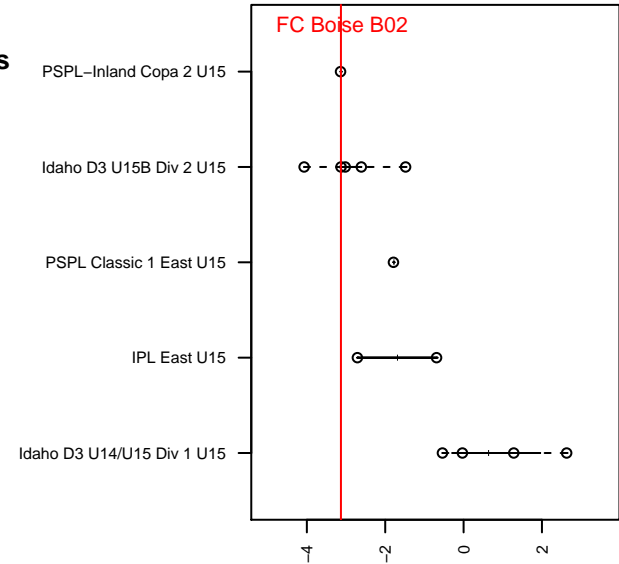

**attack and defense rating
relative to others at age
and all opponents in last 13 months**